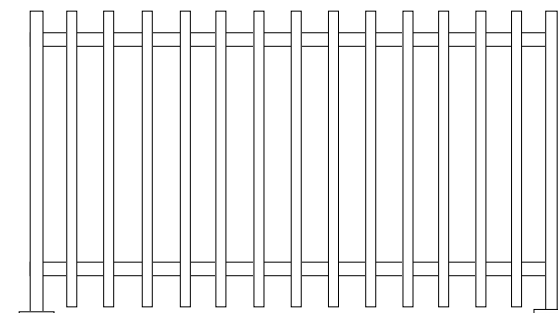

DIMENSIONS

Panel sizes :

- Straight - 2000 W X 1100 H
- 1000 W X 1100 H
- Curved - 2000 W X 1100 H

MATERIAL

Powder coated metal

COLOUR

BLACK & WHITE

INFORMATION

- Available in straight and curved lengths.
- 1 X 20kg black weight required per leg
- Matching black weights available
 - Ability to peg.

BLADE

Harry
the hirer.

Blade Collection

Black

Side

Dimensions :
2000 W X 1100 H
1000 W X 1100 H

Top curve

Dimensions :
2000 W X 1100 H
1000 W X 1100 H

Top straight

Dimensions :
2000 W X 1100 H

Blade Collection

White

Side

Dimensions :
2000 W X 1100 H
1000 W X 1100 H

Top curve

Dimensions :
2000 W X 1100 H
1000 W X 1100 H

Top straight

Dimensions :
2000 W X 1100 H