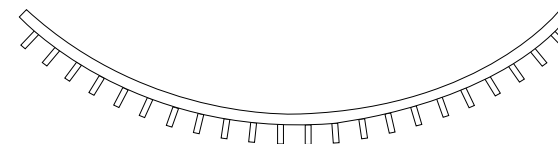

DIMENSIONS

Panel sizes :

- Straight - 2000 W X 1100 H
- 1000 W X 1100 H
- Curved - 2000 W X 1100 H

MATERIAL

Powder coated metal

COLOUR

BLACK & WHITE

INFORMATION

- Available in straight and curved lengths.
- 1 X 20kg black weight required per leg
- Matching black weights available
 - Ability to peg.

BLADE

Harry
the hirer.

Blade Collection

Black

Side

Dimensions :
2000 W X 1100 H
1000 W X 1100 H

Top curve

Dimensions :
2000 W X 1100 H
1000 W X 1100 H

Top straight

Dimensions :
2000 W X 1100 H

Blade Collection

White

Side

Dimensions :
2000 W X 1100 H
1000 W X 1100 H

Top curve

Dimensions :
2000 W X 1100 H
1000 W X 1100 H

Top straight

Dimensions :
2000 W X 1100 H